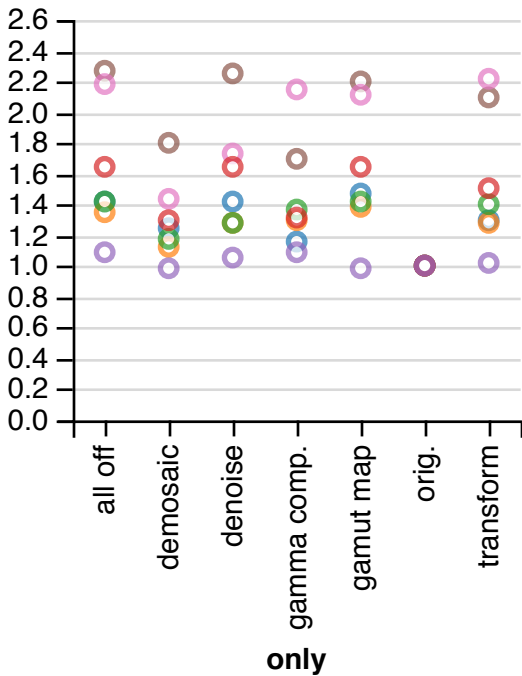

normalized error

Application

- LeNet3
- ResNet20
- ResNet44
- RCNN
- OpenFace
- Farneback
- SGBM
- OpenMVG